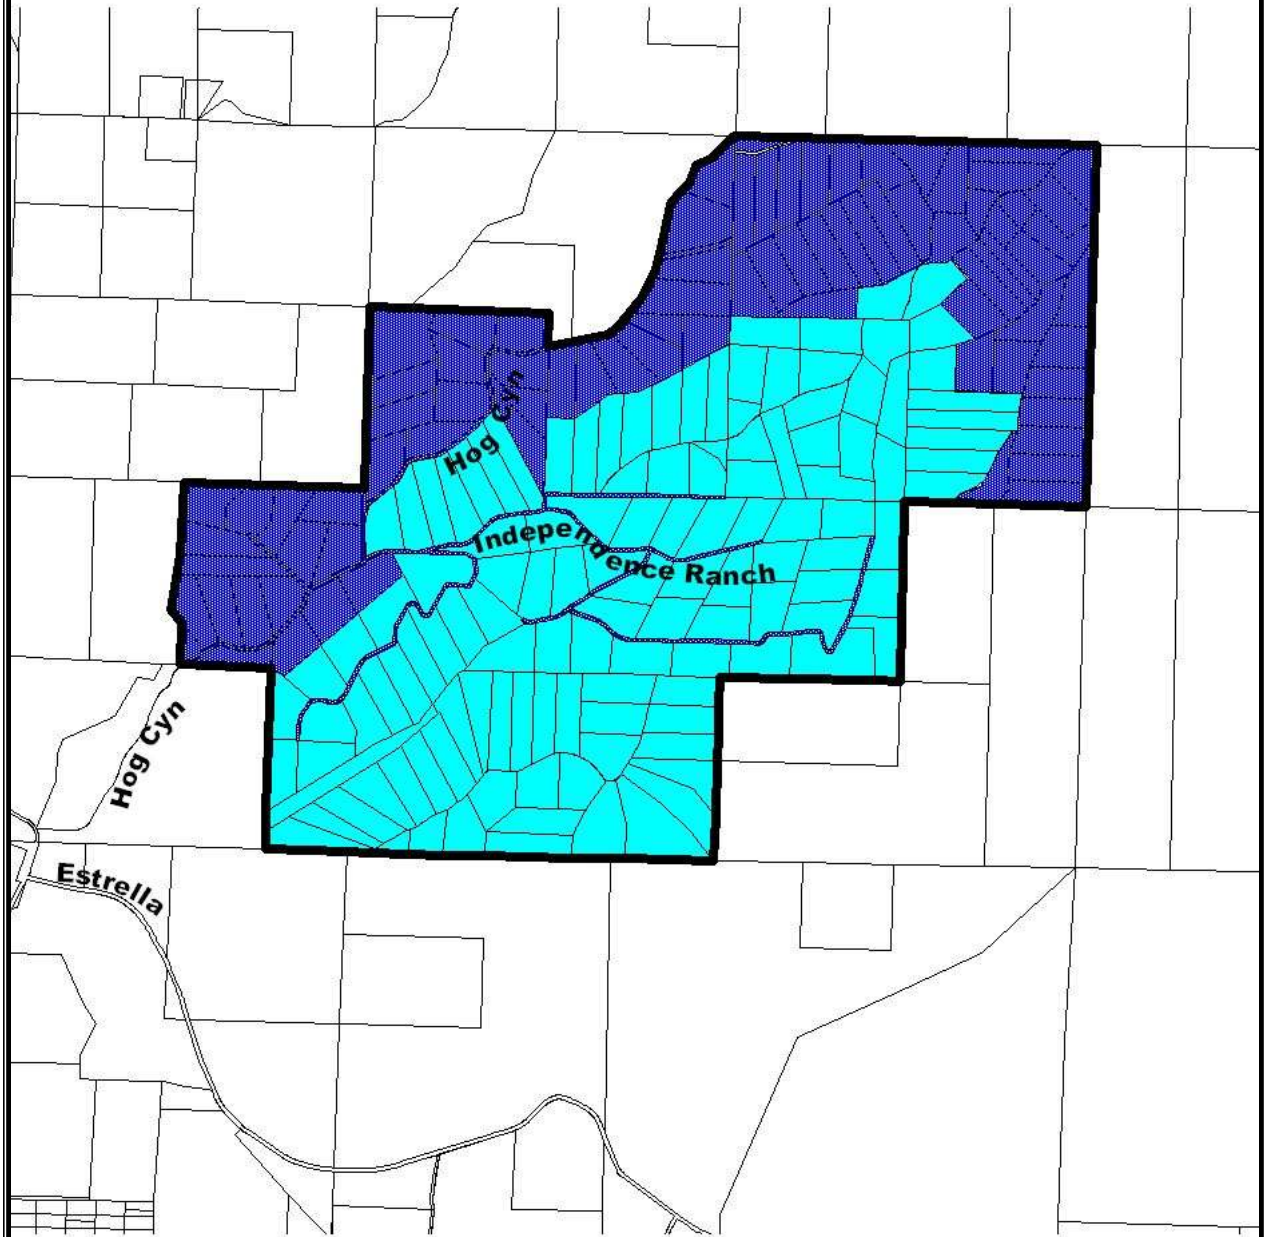

Independence Ranch Community Services District
Service Area and Sphere of Influence
Adopted: December 2007

Legend

-  Service Area
-  Sphere of Influence
-  Major Roads